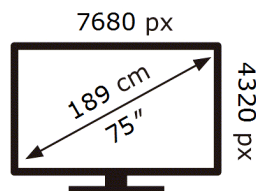

ENERG ⚡

Samsung

QE75QN900DT

137 kWh/1000h

ABCDEF **G**

408 kWh/1000h

2019/2013