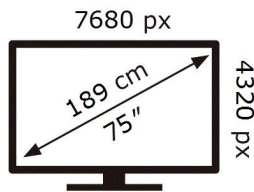

ENERG 

SAMSUNG

QE75QN900DT

137 kWh/1000h

ABCDEF **G**

408 kWh/1000h

2019/2013