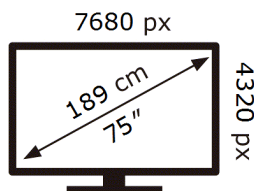

**ENERG** ⚡

Samsung

QE75QN900DT

**137** kWh/1000h

ABCDEF **G**

**408** kWh/1000h

2019/2013