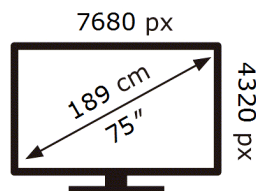

ENERG 

Samsung

QE75QN900FT

135 kWh/1000h

ABCDEF **G**

354 kWh/1000h

2019/2013