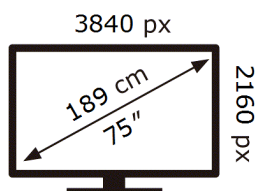

ENERG

SAMSUNG

QE75QN90BAT

125 kWh/1000h

ABCDEF **G**

268 kWh/1000h

2019/2013