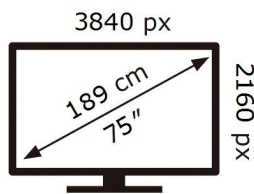

ENERG

SAMSUNG

QE75QN90DAT

102 kWh/1000h

ABCDEF **G**

248 kWh/1000h

2019/2013