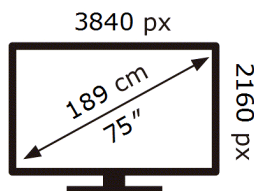

ENERG ⚡

Samsung

QE75QN90DAT

102 kWh/1000h

ABCDEF **G**

248 kWh/1000h

2019/2013