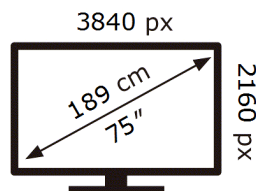

ENERG ⚡

Samsung

QE75QN92DAT

102 kWh/1000h

ABCDEF **G**

248 kWh/1000h

2019/2013