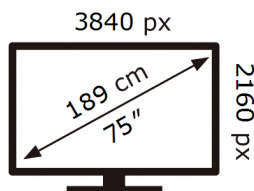

ENERG ⚡

Samsung

QE75QN95DAT

112 kWh/1000h

ABCDEF **G**

269 kWh/1000h

2019/2013