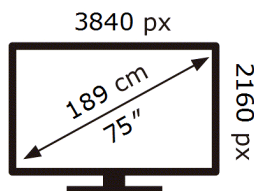

ENERG ⚡

Samsung

QE75QNX1DAT

121 kWh/1000h

ABCDEF **G**

286 kWh/1000h

2019/2013