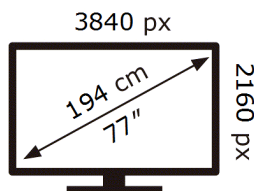

ENERG ⚡

Samsung

QE77S85DAE

124 kWh/1000h

ABCDEF **G**

180 kWh/1000h

2019/2013