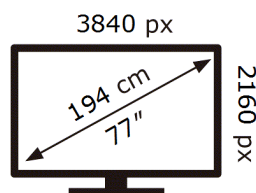

ENERG ⚡

Samsung

QE77S85DAE

124 kWh/1000h

ABCDEF **G**

180 kWh/1000h

2019/2013