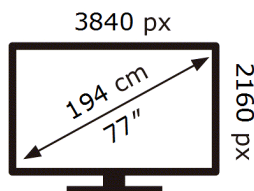

ENERG

Samsung

QE77S85HAE

111 kWh/1000h

ABCDEF **G**

228 kWh/1000h

2019/2013