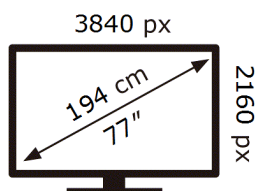

ENERG 

SAMSUNG

QE77S90DAE

126 kWh/1000h

ABCDEF **G**

190 kWh/1000h

2019/2013