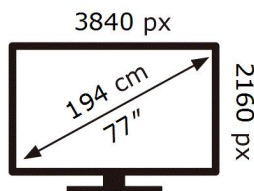

ENERG

SAMSUNG

QE77S90DAE

126 kWh/1000h

ABCDEF **G**

190 kWh/1000h

2019/2013