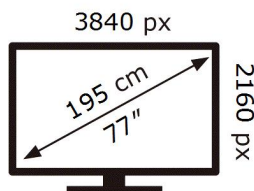

ENERG

SAMSUNG

QE77S92CAT

117 kWh/1000h

ABCDEF **G**

188 kWh/1000h

2019/2013