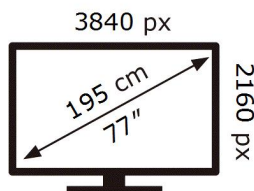

ENERG 

SAMSUNG

QE77S92CAT

117 kWh/1000h

ABCDEF **G**

188 kWh/1000h

2019/2013