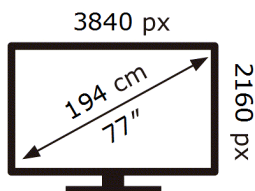

ENERG

Samsung

QE77S94DAE

126 kWh/1000h

ABCDEF **G**

190 kWh/1000h

2019/2013