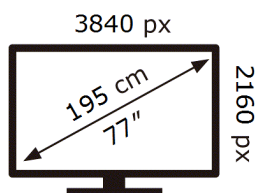

ENERGY

SAMSUNG

QE77S95DAT

128 kWh/1000h

ABCDEF **G**

309 kWh/1000h

2019/2013