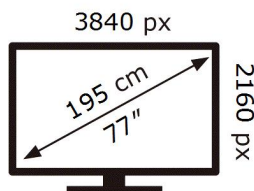

ENERG

SAMSUNG

QE77S95DAT

128 kWh/1000h

ABCDEF **G**

309 kWh/1000h

2019/2013