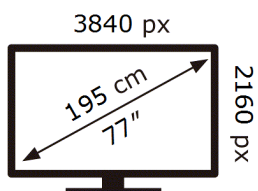

ENERG 

Samsung

QE77S95HFT

127 kWh/1000h

ABCDEF **G**

423 kWh/1000h

2019/2013