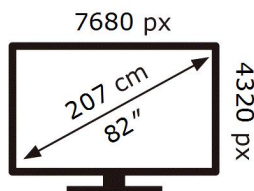

ENERG

SAMSUNG

QE82Q800TAT

481 kWh/1000h

ABCDEF **G**

534 kWh/1000h

2019/2013