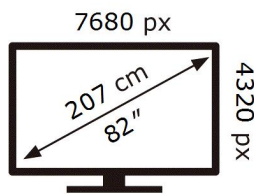

ENERG

SAMSUNG

QE82Q800TAT

481 kWh/1000h

ABCDEF **G**

534 kWh/1000h

2019/2013