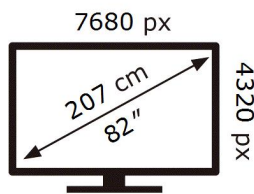

ENERG

SAMSUNG

QE82Q800TAT

481 kWh/1000h

ABCDEF **G**

HDR

534 kWh/1000h

2019/2013