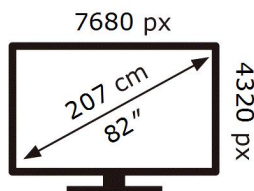

ENERG

SAMSUNG

QE82Q800TAT

481 kWh/1000h

ABCDEF **G**

HDR

534 kWh/1000h

2019/2013