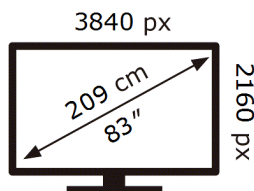

ENERG

Samsung

QE83S85HAE

125 kWh/1000h

ABCDEF **G**

240 kWh/1000h

2019/2013