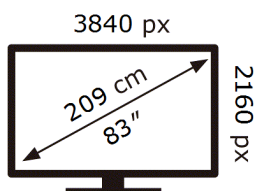

ENERG

SAMSUNG

QE83S90CAE

150 kWh/1000h

ABCDEF **G**

207 kWh/1000h

2019/2013