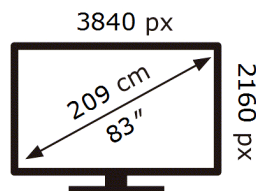

ENERG

Samsung

QE83S90HAE

128 kWh/1000h

ABCDEF **G**

372 kWh/1000h

2019/2013