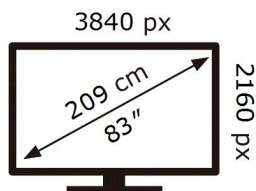

ENERG

SAMSUNG

QE83S91CAT

150 kWh/1000h

ABCDEF **G**

207 kWh/1000h

2019/2013