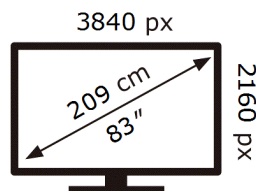

ENERG

Samsung

QE83S93DAE

150 kWh/1000h

ABCDEF **G**

227 kWh/1000h

2019/2013