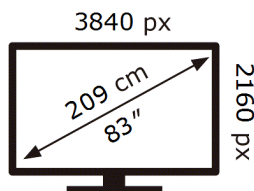

ENERG ⚡

Samsung

QE83S93HAE

128 kWh/1000h

ABCDEF **G**

372 kWh/1000h

2019/2013