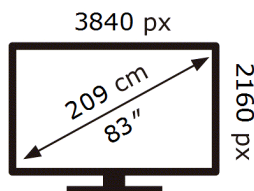

ENERG 

Samsung

QE83S94DAE

150 kWh/1000h

ABCDEF **G**

227 kWh/1000h

2019/2013