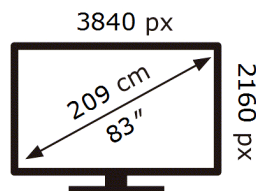

**ENERG** 

Samsung

QE83S94FAE

**150** kWh/1000h

ABCDEF **G**

**379** kWh/1000h

2019/2013