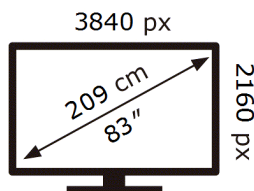

ENERG 

Samsung

QE83S95HAE

162 kWh/1000h

ABCDEF **G**

464 kWh/1000h

2019/2013