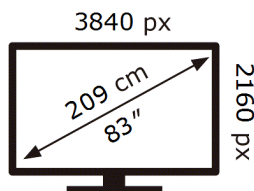

**ENERG** ⚡

**Samsung**

QE83S99HAE

**123** kWh/1000h

ABCDEF **G**

**468** kWh/1000h

2019/2013