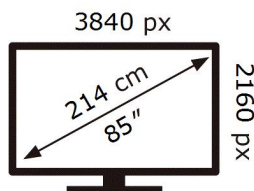

ENERG

SAMSUNG

QE85LS03AAU

188 kWh/1000h

ABCDEF **G**

334 kWh/1000h

2019/2013