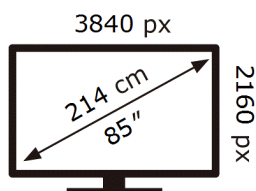

ENERG

SAMSUNG

QE85LS03BAU

206 kWh/1000h

ABCDEF **G**

348 kWh/1000h

2019/2013