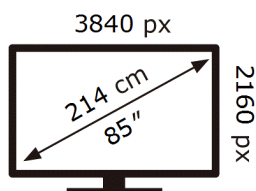

ENERG

SAMSUNG

QE85LS03BGU

168 kWh/1000h

ABCDEF **G**

346 kWh/1000h

2019/2013