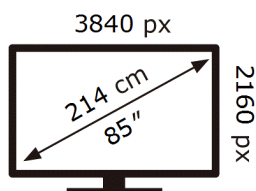

ENERG ⚡

SAMSUNG

QE85LS03DAU

167 kWh/1000h

ABCDEF **G**

328 kWh/1000h

2019/2013