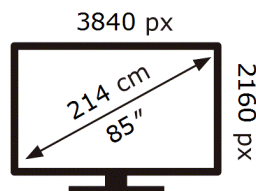

**ENERG** ⚡

Samsung

QE85LS03DAU

**167** kWh/1000h

ABCDEF **G**

**328** kWh/1000h

2019/2013