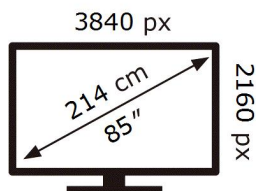

**ENERG** 

**SAMSUNG**

QE85LS03DAU

**167** kWh/1000h

ABCDEF **G**

**328** kWh/1000h

2019/2013