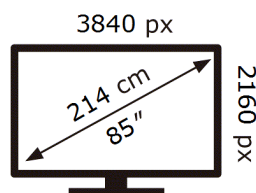

ENERG ⚡

Samsung

QE85LS03DAU

167 kWh/1000h

ABCDEF **G**

328 kWh/1000h

2019/2013