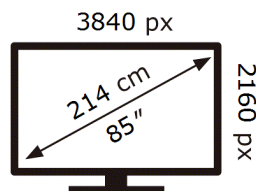

ENERG 

Samsung

QE85LS03HWU

155 kWh/1000h

ABCDEF **G**

312 kWh/1000h

2019/2013