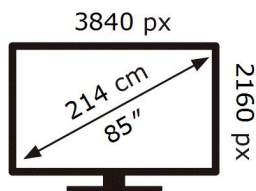

ENERG

SAMSUNG

QE85Q60AAU

141 kWh/1000h

ABCDEF **G**

244 kWh/1000h

2019/2013