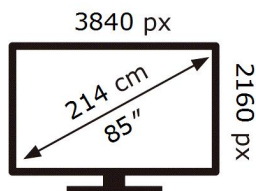

ENERG 

SAMSUNG

QE85Q60AAU

141 kWh/1000h

ABCDEF **G**

244 kWh/1000h

2019/2013