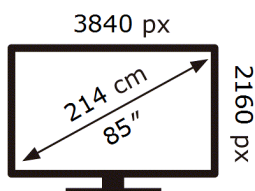

ENERG 

SAMSUNG

QE85Q60BAU

145 kWh/1000h

ABCDEF **G**

269 kWh/1000h

2019/2013