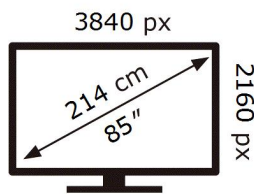

ENERG

SAMSUNG

QE85Q70AAT

141 kWh/1000h

ABCDEF **G**

299 kWh/1000h

2019/2013