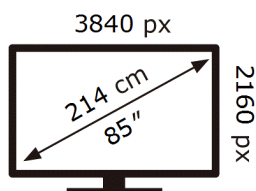

ENERG

SAMSUNG

QE85Q70BAT

155 kWh/1000h

ABCDEF **G**

310 kWh/1000h

2019/2013