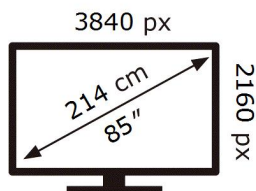

ENERG

SAMSUNG

QE85Q70BAT

155 kWh/1000h

ABCDEF **G**

310 kWh/1000h

2019/2013