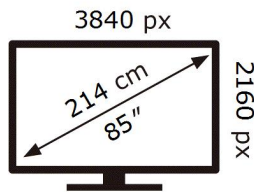

ENERG

SAMSUNG

QE85Q70CAT

135 kWh/1000h

ABCDEF **G**

323 kWh/1000h

2019/2013